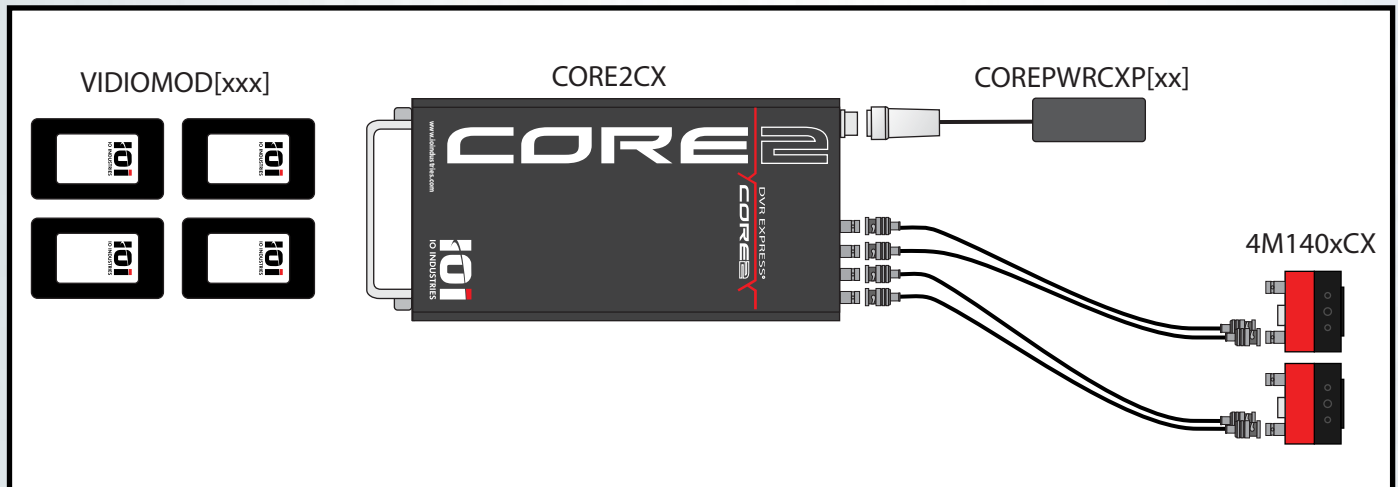

DVR EXPRESS®

CORE2

+ Flare™

High-Speed Video Recording Kit with Two 4MP Cameras

Example Configurations:

Record Duration at Max. Frame Rate per Installed Storage (hh:mm 8/10-bit)

Resolution	Max. Frame Rate (8/10-bit)	4x240GB	4x480GB	4x960GB	4x1920GB	4x3840GB
2048 x 2048	140 / 112	:13 / :13	:26 / :26	:53 / :53	1:47 / 1:47	3:35 / 3:35
2048 x 1536	186 / 149	:13 / :13	:27 / :27	:54 / :54	1:48 / 1:48	3:36 / 3:36
2048 x 1088	261 / 209	:13 / :13	:27 / :27	:54 / :54	1:48 / 1:48	3:37 / 3:37
1920 x 1080	263 / 211	:14 / :14	:29 / :28	:58 / :57	1:56 / 1:55	3:52 / 3:51
1280 x 1024	355 / 355	:16 / :13	:34 / :27	1:08 / :54	2:16 / 1:48	4:32 / 3:37
1000 x 1000	363 / 363	:21 / :17	:43 / :34	1:27 / 1:09	2:54 / 2:19	5:49 / 4:39
1280 x 720	500 / 500	:17 / :13	:34 / :27	1:08 / :55	2:17 / 1:50	4:35 / 3:40
800 x 600	597 / 597	:27 / :22	:55 / :44	1:50 / 1:28	3:41 / 2:56	7:22 / 5:53
500 x 500	711 / 711	:44 / :35	1:29 / 1:11	2:58 / 2:22	5:56 / 4:45	11:52 / 9:30
640 x 480	740 / 740	:34 / :27	1:09 / :55	2:19 / 1:51	4:38 / 3:42	9:17 / 7:25

IO Industries Parts Required:

- 1x DVR (Core2CX)
- 4x VidIO Drive Modules (VIDIOMOD[xxx])
- 1x AC Power Adapter (COREPWRCXP[xx])
- 2x Camera (4M140xCX)

Optional IO Industries Parts:

- 1x Auxiliary I/O Breakout Cable (CABCORETRIG)
- 1x Download Module Kit (COREDMKIT4)

Other Parts Required:

- 2x Lens, C-mount, 1" format
- 4x CoaXPress cable, up to 100m
- 1x DVR Control PC

Visit us at: www.ioindustries.com
 15940 Robin's Hill Road
 London, Ontario, Canada, N5V 0A4
 Tel: +1 519 663 9570
 Email: sales@ioindustries.com