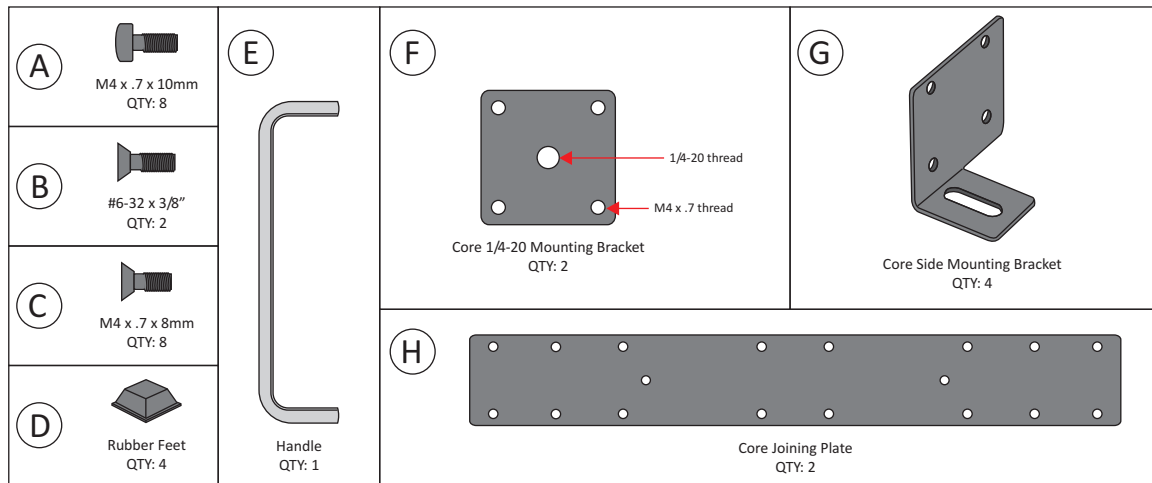

The DVR Express Core Mounting Kit (P/N: COREMOUNT) includes hardware for flat-surface mounting, as well as a convenient method for joining Core devices together.

### Kit Contents

### Flat Surface Mounting

### 1/4-20 (tripod) Mounting