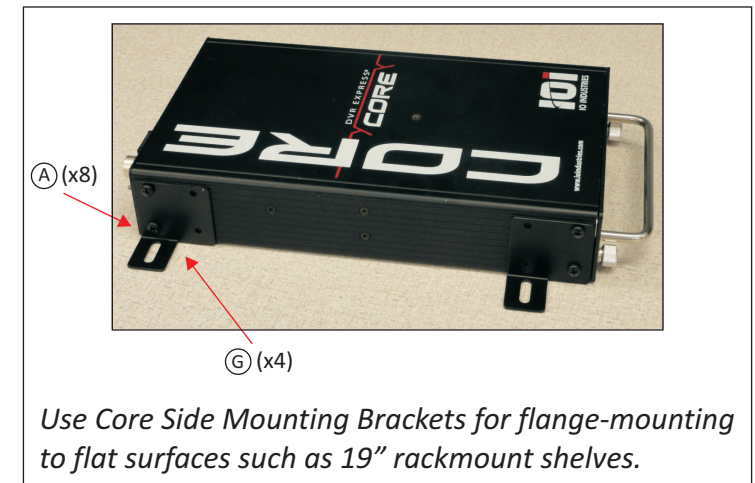

Flat Surface Mounting