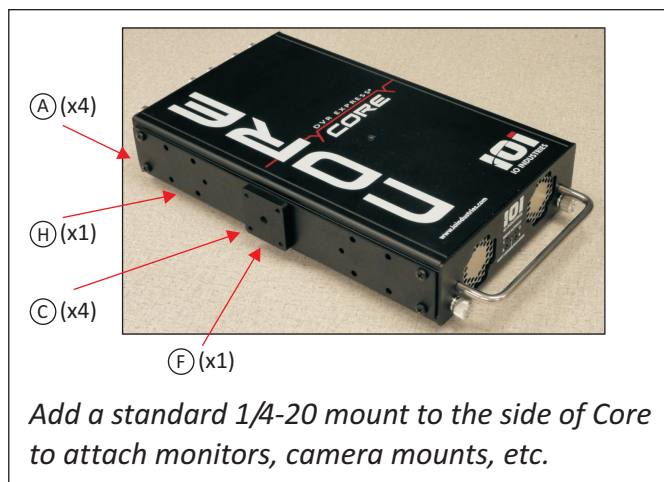

The DVR Express Core Mounting Kit (P/N: COREMOUNT) includes hardware for flat-surface mounting, as well as a convenient method for joining Core devices together.

### 1/4-20 (tripod) Mounting