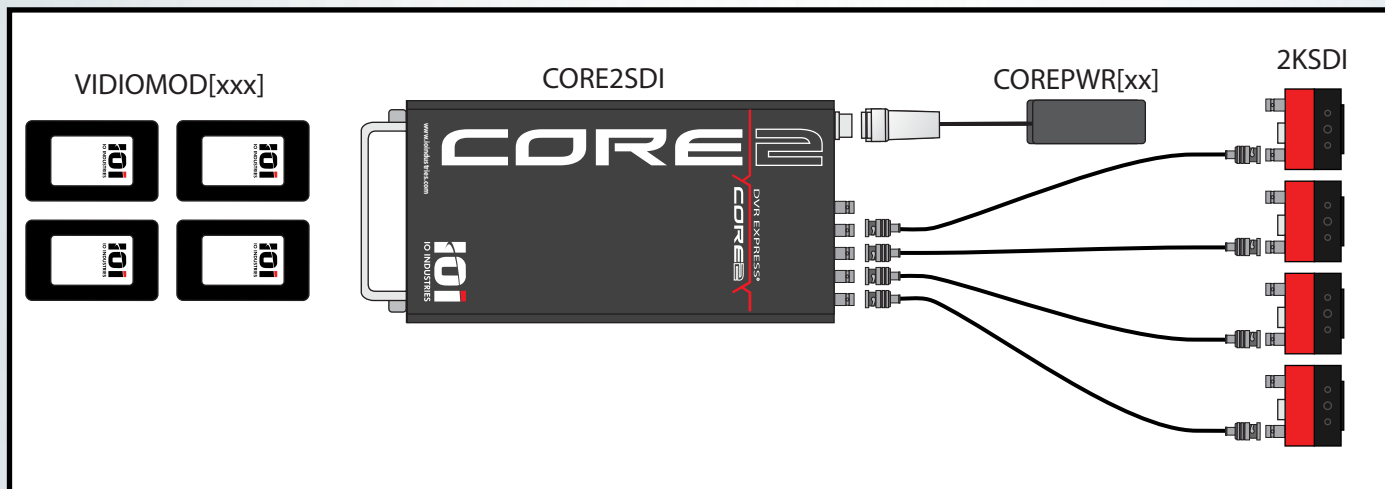

DVR EXPRESS®

CORE2

+ Flare™

Standard-Rate Video Recording Kit with Four 2KSDI Cameras

Example Configurations:

Per-Camera Record Duration at Max. Frame Rate per Installed Storage (hh:mm, 10-bit)						
Format	Details (@fps)	4x240GB	4x480GB	4x960GB	4x1920GB	4x3840GB
2Kp60	2048x1080 @ 60	:11	:23	:47	1:35	3:10
1080p60	1920x1080 @ 60	:12	:25	:50	1:41	3:23
1080p50	1920x1080 @ 50	:15	:30	1:01	2:02	4:04
1080i60	1920x1080 @ 30	:25	:50	1:41	3:23	6:47
1080i50	1920x1080 @ 25	:30	1:01	2:02	4:04	8:08
1080p30	1920x1080 @ 30	:25	:50	1:41	3:23	6:47
1080p25	1920x1080 @ 25	:30	1:01	2:02	4:04	8:08
1080p23	1920x1080 @ 23.98	:31	1:03	2:07	4:14	8:29
720p60	1280x720 @ 60	:28	:57	1:54	3:49	7:38
720p50	1280x720 @ 50	:34	1:08	2:17	4:35	9:10

IOI Parts Required:

- 1x DVR (Core2SDI)
- 4x VidIO Drive Modules (VIDIOMOD[xxx])
- 1x AC Power Adapter (COREPWR[xx])
- 4x Camera (2KSDI)

Optional IOI Parts:

- 1x Auxiliary I/O Breakout Cable (CABCORETRIG)
- 1x Download Module Kit (COREDMKIT4)

Other Parts Required:

- 4x Lens, C-mount, 2/3" format
- 4x SDI cable, up to 100m
- 1x DVR Control PC

Visit us at: www.ioindustries.com
 15940 Robin's Hill Road
 London, Ontario, Canada, N5V 0A4
 Tel: +1 519 663 9570
 Email: sales@ioindustries.com