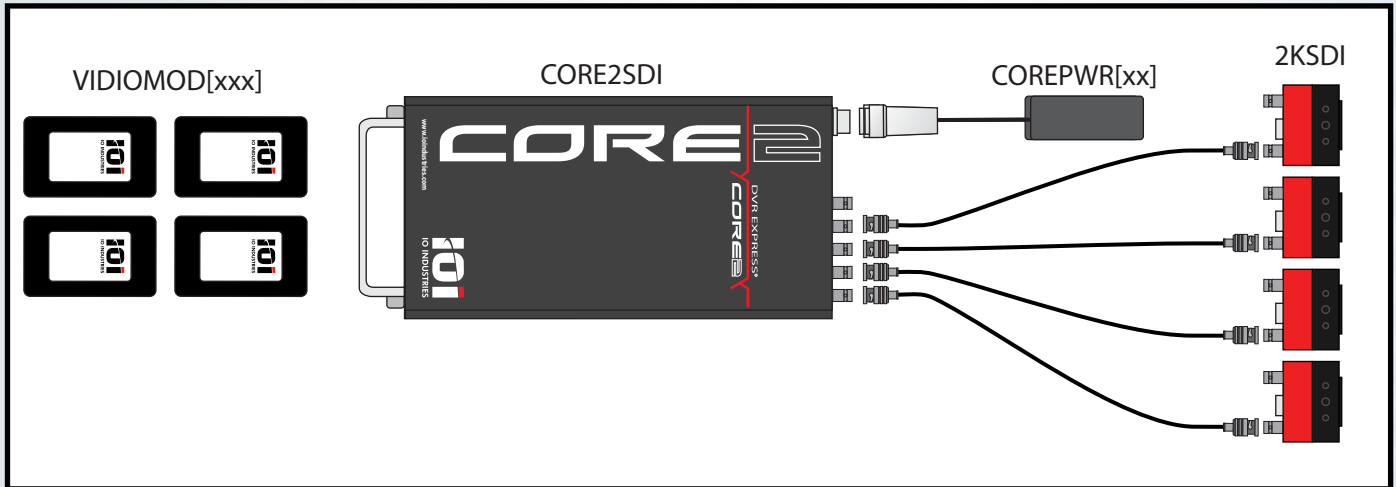

DVR EXPRESS®

CORE2

+ Flare™

Standard-Rate Video Recording Kit with Four 2KSDI Cameras

Example Configurations:

| Per-Camera Record Duration at Max. Frame Rate per Installed Storage (hh:mm, 10-bit) | | | | | | |
|---|-------------------|---------|---------|---------|----------|----------|
| Format | Details (@fps) | 4x240GB | 4x480GB | 4x960GB | 4x1920GB | 4x3840GB |
| 2Kp60 | 2048x1080 @ 60 | :11 | :23 | :47 | 1:35 | 3:10 |
| 1080p60 | 1920x1080 @ 60 | :12 | :25 | :50 | 1:41 | 3:23 |
| 1080p50 | 1920x1080 @ 50 | :15 | :30 | 1:01 | 2:02 | 4:04 |
| 1080i60 | 1920x1080 @ 30 | :25 | :50 | 1:41 | 3:23 | 6:47 |
| 1080i50 | 1920x1080 @ 25 | :30 | 1:01 | 2:02 | 4:04 | 8:08 |
| 1080p30 | 1920x1080 @ 30 | :25 | :50 | 1:41 | 3:23 | 6:47 |
| 1080p25 | 1920x1080 @ 25 | :30 | 1:01 | 2:02 | 4:04 | 8:08 |
| 1080p23 | 1920x1080 @ 23.98 | :31 | 1:03 | 2:07 | 4:14 | 8:29 |
| 720p60 | 1280x720 @ 60 | :28 | :57 | 1:54 | 3:49 | 7:38 |
| 720p50 | 1280x720 @ 50 | :34 | 1:08 | 2:17 | 4:35 | 9:10 |

IOI Parts Required:

- 1x DVR (Core2SDI)
- 4x VidIO Drive Modules (VIDIOMOD[xxx])
- 1x AC Power Adapter (COREPWR[xx])
- 4x Camera (2KSDI)

Optional **IOI** Parts:

- 1x Auxiliary I/O Breakout Cable (CABCORETRIG)
- 1x Download Module Kit (COREDMKIT4)

Other Parts Required:

- 4x Lens, C-mount, 2/3" format
- 4x SDI cable, up to 100m
- 1x DVR Control PC

Visit us at: www.ioindustries.com
 15940 Robin's Hill Road
 London, Ontario, Canada, N5V 0A4
 Tel: +1 519 663 9570
 Email: sales@ioindustries.com