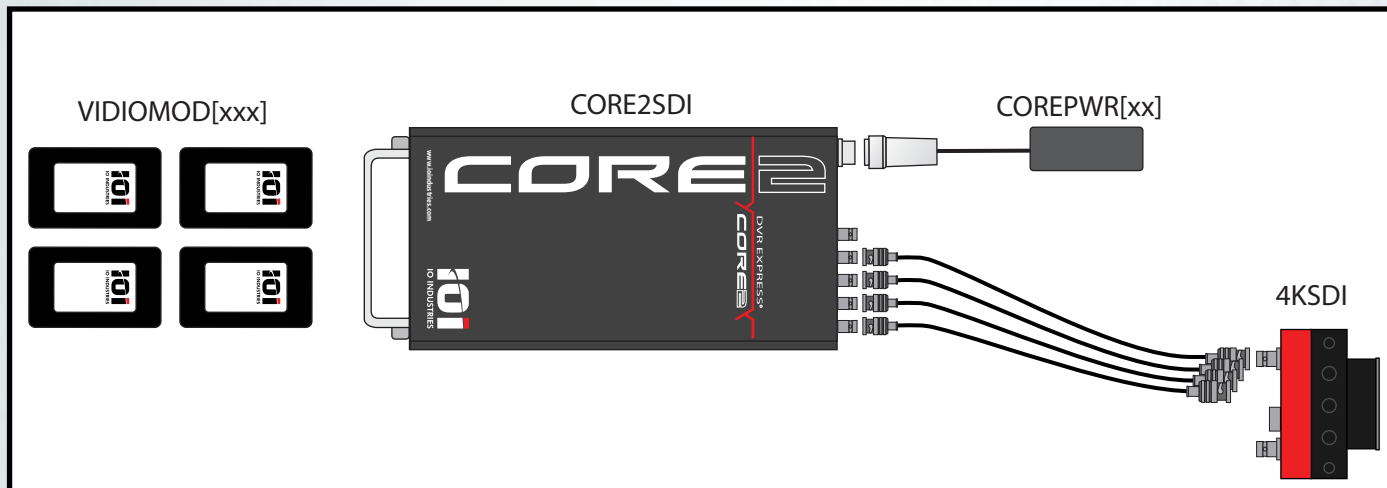

DVR EXPRESS®

CORE2

+ Flare™

Standard-Rate 4K/UHD Video Recording Kit with 4KSDI Camera

Example Configurations:

Format	Frame Rate (10-bit) (@fps)	Per-Camera Record Duration at Max. Frame Rate per Installed Storage (hh:mm, 10-bit)				
		4x240GB	4x480GB	4x960GB	4x1920GB	4x3840GB
4Kp60	4096x2160 @ 60	:11	:23	:47	1:35	3:10
4Kp50	4096x2160 @ 50	:14	:28	:57	1:54	3:49
4Kp48	4096x2160 @ 48	:14	:29	:59	1:59	3:58
UHDp60	3840x2160 @ 60	:12	:25	:50	1:41	3:23
UHDp50	3840x2160 @ 50	:15	:30	1:01	2:02	4:04
UHDp30	3840x2160 @ 30	:25	:50	1:41	3:23	6:47
UHDp29	3840x2160 @ 29.97	:25	:50	1:41	3:23	6:47
UHDp25	3840x2160 @ 25	:30	1:01	2:02	4:04	8:08
UHDp24	3840x2160 @ 24	:31	1:03	2:07	4:14	8:29
UHDp23	3840x2160 @ 23.98	:31	1:03	2:07	4:14	8:29

IOI Parts Required:

- 1x DVR (Core2SDI)
- 4x VidIO Drive Modules (VIDIOMOD[xxx])
- 1x AC Power Adapter (COREPWR[xx])
- 1x Camera (4KSDI)

Optional **IOI** Parts:

- 1x Auxiliary I/O Breakout Cable (CABCORETRIG)
- 1x Download Module Kit (COREDMKIT4)

Other Parts Required:

- 1x Lens
- 4x SDI cable, up to 100m
- 1x DVR Control PC

Visit us at: www.ioindustries.com
 15940 Robin's Hill Road
 London, Ontario, Canada, N5V 0A4
 Tel: +1 519 663 9570
 Email: sales@ioindustries.com