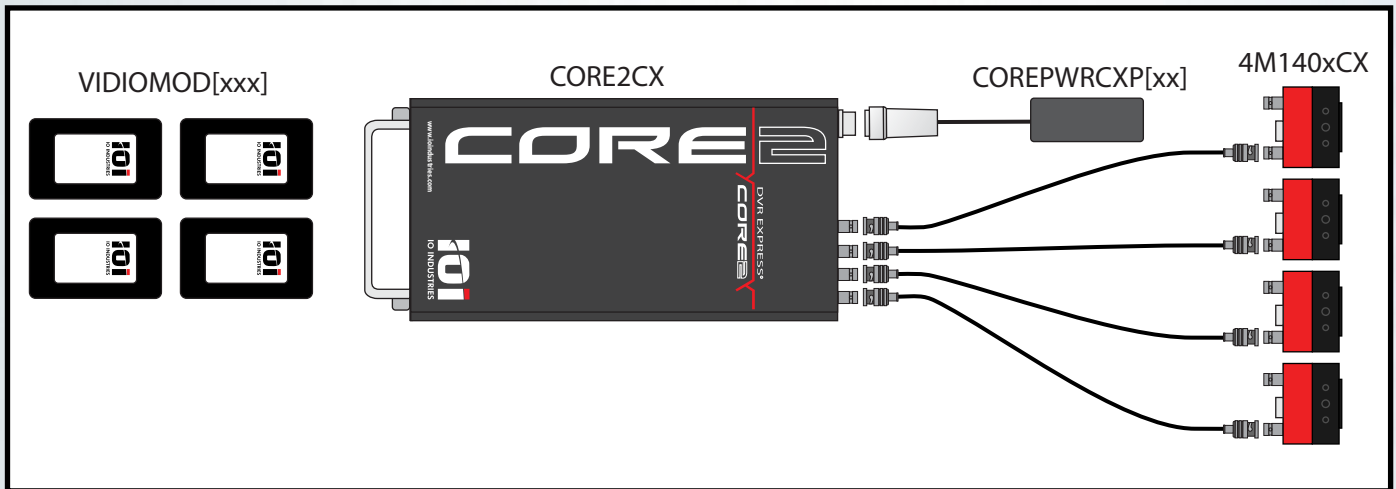

DVR EXPRESS®

CORE2

+ Flare™

High-Speed Video Recording Kit with Four 4MP Cameras

Example Configurations:

Record Duration at Max. Frame Rate per Installed Storage (hh:mm 8/10-bit)

Resolution	Max. Frame Rate (8/10-bit)	4x240GB	4x480GB	4x960GB	4x1920GB	4x3840GB
2048 x 2048	70 / 56	:13 / :13	:26 / :26	:53 / :53	1:47 / 1:47	3:35 / 3:35
2048 x 1536	93 / 75	:13 / :13	:27 / :26	:54 / :53	1:48 / 1:47	3:36 / 3:34
2048 x 1088	132 / 105	:13 / :13	:26 / :27	:53 / :54	1:47 / 1:48	3:35 / 3:36
1920 x 1080	133 / 106	:14 / :14	:28 / :28	:57 / :57	1:54 / 1:55	3:49 / 3:50
1280 x 1024	179 / 179	:16 / :13	:33 / :27	1:07 / :54	2:15 / 1:48	4:30 / 3:36
1000 x 1000	284 / 227	:13 / :13	:27 / :27	:55 / :55	1:51 / 1:51	3:43 / 3:43
1280 x 720	253 / 253	:16 / :13	:33 / :27	1:07 / :54	2:15 / 1:48	4:31 / 3:37
800 x 600	523 / 424	:15 / :15	:31 / :31	1:03 / 1:02	2:06 / 2:04	4:12 / 4:09
500 x 500	711 / 711	:22 / :17	:44 / :35	1:29 / 1:11	2:58 / 2:22	5:56 / 4:45
640 x 480	740 / 740	:17 / :13	:34 / :27	1:09 / :55	2:19 / 1:51	4:38 / 3:42

IOI Parts Required:

- 1x DVR (Core2CX)
- 4x VidIO Drive Modules (VIDIOMOD[xxx])
- 1x AC Power Adapter (COREPWRXP[xx])
- 4x Camera (4M140xCX)

Optional IOI Parts:

- 1x Auxiliary I/O Breakout Cable (CABCORETRIG)
- 1x Download Module Kit (COREDMKIT4)

Other Parts Required:

- 4x Lens, C-mount, 1" format
- 4x CoaXPress cable, up to 100m
- 1x DVR Control PC

Visit us at: www.ioindustries.com
 15940 Robin's Hill Road
 London, Ontario, Canada, N5V 0A4
 Tel: +1 519 663 9570
 Email: sales@ioindustries.com