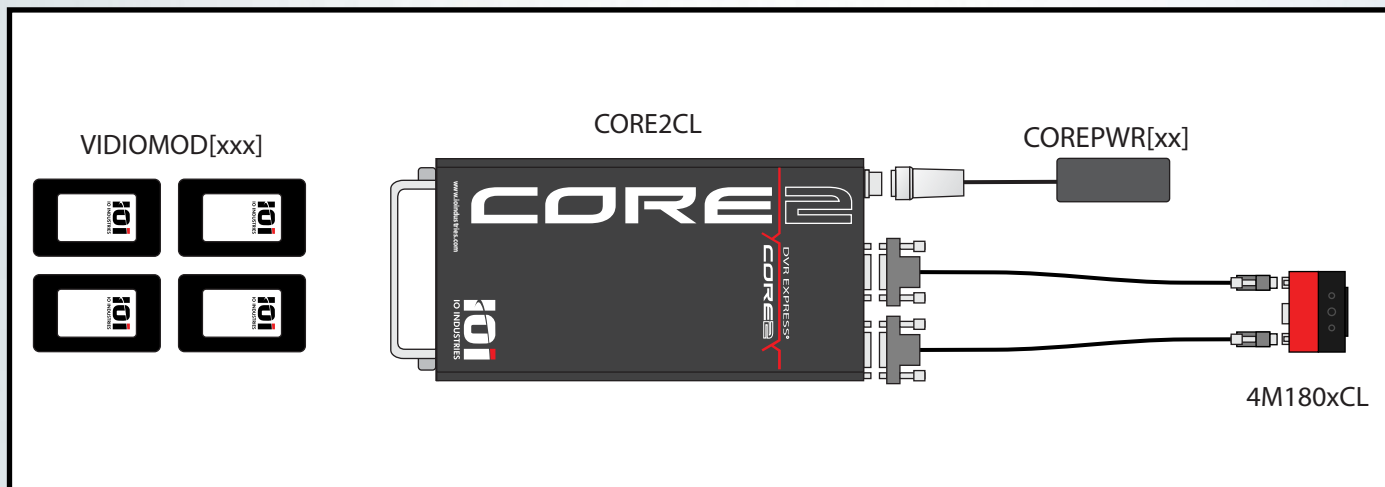

DVR EXPRESS®
CORE2

+ **Flare™**

High-Speed Video Recording Kit with 4MP Camera

Example Configurations:

Record Duration at Max. Frame Rate per Installed Storage (hh:mm 8/10-bit)

Resolution	Max. Frame Rate (8/10-bit)	4x240GB	4x480GB	4x960GB	4x1920GB	4x3840GB
2048 x 2048	179 / 149	:21 / :20	:42 / :40	1:24 / 1:21	2:48 / 2:42	5:37 / 5:24
2048 x 1536	238 / 198	:21 / :20	:42 / :40	1:24 / 1:21	2:49 / 2:42	5:38 / 5:25
2048 x 1088	334 / 278	:21 / :20	:42 / :40	1:25 / 1:21	2:50 / 2:43	5:40 / 5:27
1920 x 1080	337 / 280	:22 / :21	:45 / :43	1:30 / 1:27	3:01 / 2:54	6:02 / 5:49
1280 x 1024	355 / 295	:33 / :32	1:08 / 1:05	2:16 / 2:11	4:32 / 4:22	9:04 / 8:44
1000 x 1000	367 / 305	:43 / :41	1:26 / 1:23	2:52 / 2:46	5:45 / 5:32	11:30 / 11:04
1280 x 720	500 / 417	:34 / :32	1:08 / 1:05	2:17 / 2:11	4:35 / 4:23	9:10 / 8:47
800 x 600	597 / 497	:55 / :53	1:50 / 1:46	3:41 / 3:32	7:22 / 7:04	14:44 / 14:09
500 x 500	725 / 604	1:27 / 1:23	2:54 / 2:47	5:49 / 5:35	11:39 / 11:11	23:18 / 22:22
640 x 480	740 / 616	1:09 / 1:06	2:19 / 2:13	4:38 / 4:27	9:17 / 8:55	18:34 / 17:51

IOI Parts Required:

1x DVR (Core2CL)
 4x VidIO Drive Modules (VIDIOMOD[xxx])
 1x AC Power Adapter (COREPWR[xx])
 1x Camera (4M180xCL)

Optional IOI Parts:

1x Auxiliary I/O Breakout Cable (CABCORETRIG)
 1x Download Module Kit (COREDMKIT4)
 2x Camera Power Adapters (FLAREPWRxx) if
 Camera Link cables w. PoCL are not available

Other Parts Required:

1x Lens, C-mount, 1" format
 2x Camera Link cable w. PoCL, up to 7m
 1x DVR Control PC

Visit us at: www.ioindustries.com
 15940 Robin's Hill Road
 London, Ontario, Canada, N5V 0A4
 Tel: +1 519 663 9570
 Email: sales@ioindustries.com