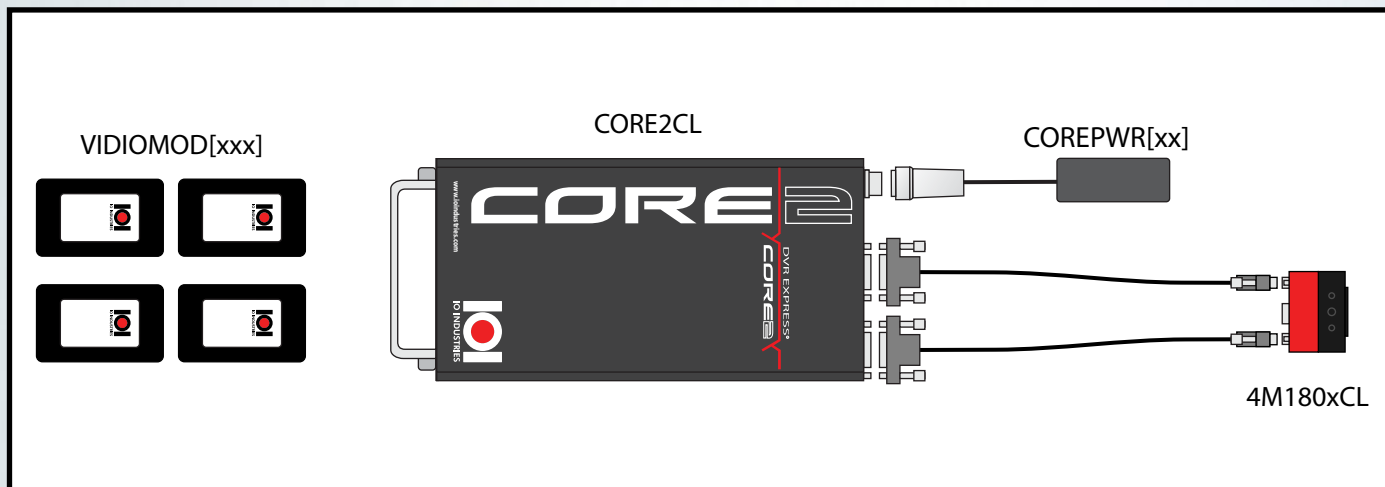

DVR EXPRESS®

CORE2

+ Flare™

High-Speed Video Recording Kit with 4MP Camera

Example Configurations:

Record Duration at Max. Frame Rate per Installed Storage (hh:mm 8/10-bit)

Resolution	Max. Frame Rate (8/10-bit)	4x240GB	4x480GB	4x960GB	4x1920GB	4x3840GB
2048 x 2048	179 / 149	:21 / :20	:42 / :40	1:24 / 1:21	2:48 / 2:42	5:37 / 5:24
2048 x 1536	238 / 198	:21 / :20	:42 / :40	1:24 / 1:21	2:49 / 2:42	5:38 / 5:25
2048 x 1088	334 / 278	:21 / :20	:42 / :40	1:25 / 1:21	2:50 / 2:43	5:40 / 5:27
1920 x 1080	337 / 280	:22 / :21	:45 / :43	1:30 / 1:27	3:01 / 2:54	6:02 / 5:49
1280 x 1024	355 / 295	:33 / :32	1:08 / 1:05	2:16 / 2:11	4:32 / 4:22	9:04 / 8:44
1000 x 1000	367 / 305	:43 / :41	1:26 / 1:23	2:52 / 2:46	5:45 / 5:32	11:30 / 11:04
1280 x 720	500 / 417	:34 / :32	1:08 / 1:05	2:17 / 2:11	4:35 / 4:23	9:10 / 8:47
800 x 600	597 / 497	:55 / :53	1:50 / 1:46	3:41 / 3:32	7:22 / 7:04	14:44 / 14:09
500 x 500	725 / 604	1:27 / 1:23	2:54 / 2:47	5:49 / 5:35	11:39 / 11:11	23:18 / 22:22
640 x 480	740 / 616	1:09 / 1:06	2:19 / 2:13	4:38 / 4:27	9:17 / 8:55	18:34 / 17:51

Parts Required:

- 1x DVR (Core2CL)
- 4x VidIO Drive Modules (VIDIOMOD[xxx])
- 1x AC Power Adapter (COREPWR[xx])
- 1x Camera (4M180xCL)

Optional Parts:

- 1x Auxiliary I/O Breakout Cable (CABCORETRIG)
- 1x Download Module Kit (COREDMKIT4)
- 1x Camera Power Adapter (FLAREPWRxx) if Camera Link cables w. PoCL are not available

Other Parts Required:

- 1x Lens, C-mount, 1" format
- 2x Camera Link cable w. PoCL, up to 7m
- 1x DVR Control PC

Visit us at: www.ioindustries.com
 15940 Robin's Hill Road
 London, Ontario, Canada, N5V 0A4
 Tel: +1 519 663 9570
 Email: sales@ioindustries.com